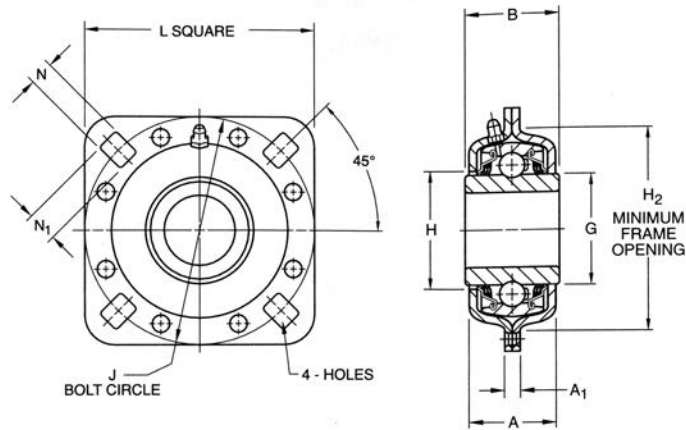

AGRICULTURAL BEARINGS

DISC HARROW UNITS TRI-PLY SEAL Series Relubricatable type

Unit Number	Shaft Size Inches	Shaft Size Decimal	B	H2	L	H	G	J	N	N1	Static Load Rating	Dynamic Load rating
											Cor / lbf	Cr / lbf
Round												
ST491B	1-1/2	1.500"	1-11/16	4	5	2-13/32	2-1/4	5	.531	.687	4000	8150
ST491A	1-3/4	1.750"	1-11/16	4	5	2-9/32	2-11/64	5	.531		4000	8150
DHU1-3/4R-211	1-3/4	1.750"	54mm	4	5-1/2	2-7/8	2.746	5-1/2	.531		5600	10800
DHU2-3/16R-211	2-3/16	2.188"	55.6mm	4	5-1/2	2-7/8	2.746	5-1/2	.531		5600	10800