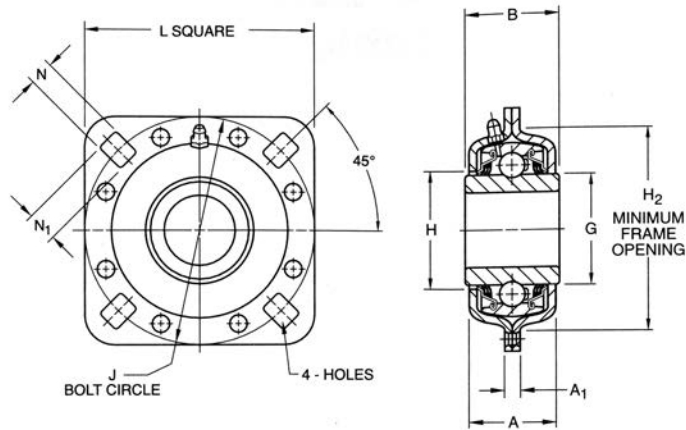

AGRICULTURAL BEARINGS

DISC HARROW UNITS TRI-PLY SEAL Series Relubricatable type

Unit Number	Shaft Size Inches	Shaft Size Decimal	B	H2	L	H	G	J	N	N1	Static Load Rating	Dynamic Load rating
											Cor / lbf	Cr / lbf
Square	Flat to Flat	Flat to Flat										
DHU1-1/8S-209	1-1/8 Sq	1.125"	1-11/16	4	5	2-23/64	2.279	5	.531	.687	4000	8150