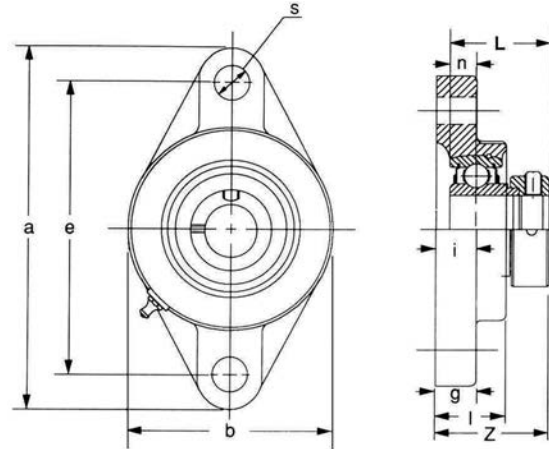

# BEARING UNITS

## TWO BOLT FLANGE UNITS, NARROW

### SAFLN 200 Series

Light Duty

Eccentric Collar Locking

Unit No.	Shaft Dia.		Dimensions										Bolt Size	Bearing No.	Housing No.	Weight Lbs kg
	In.	mm	mm													
			a	e	i	g	l	s	b	z	L	n				
SAFLN201-8	1/2		3-29/32	3	33/64	7/16	25/32	7/16	2-1/8	1-3/8	1.219	0.236	3/8	SA 201-8	FLN203	0.90 0.41
202-10	5/8		99.2	76.2	13.1	11.1	19.8	11.1	54.0	34.9	31.0	6.0	M10	202-10		