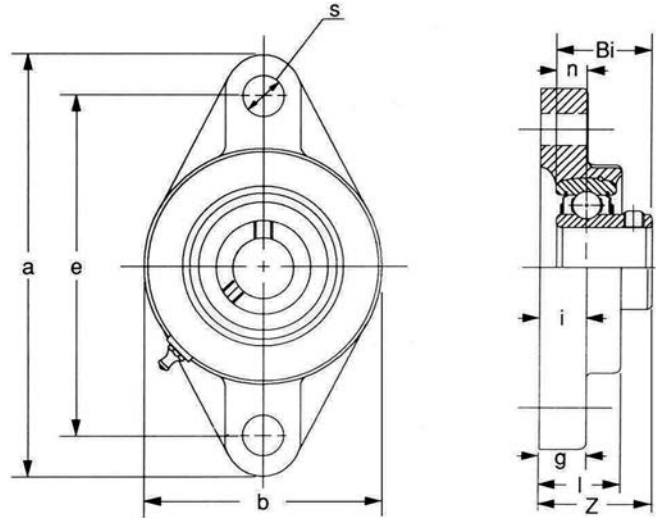

BEARING UNITS

TWO BOLT FLANGE UNITS, NARROW SBFLN 200 Series

Light Duty
Set Screw Locking

Unit No.	Shaft Dia.		Dimensions <i>mm</i>										Bolt Size	Bearing No.	Housing No.	Weight Lbs kg	
	In.	mm	a	e	i	g	l	s	b	z	Bi	n					
SBFLN 201-8	1/2		3-29/32	3	33/64	7/16	25/32	7/16	2-1/8	1-7/64	0.866	0.236	3/8	SB 201-8		FLN203	0.84 0.38
202-10	5/8		99.2	76.2	13.1	11.1	19.8	11.1	54.0	28.2	22.0	6.0	M10	202-10			