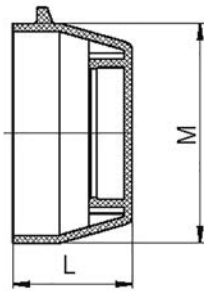

CORROSION RESISTANT PRODUCTS

THERMOPLASTIC CLOSED CAPS Closed Covers for TPF,TPFB, TPFL, TPP, TPTB Housings

Part Number	Inch Parts - Dimensions (inch)	
	L	M
CC204	0.906	1.969
CC205	0.984	2.165
CC206	1.181	2.520
CC207	1.260	2.933
CC208	1.457	3.307
CC209	1.614	3.504
CC210	1.850	3.700