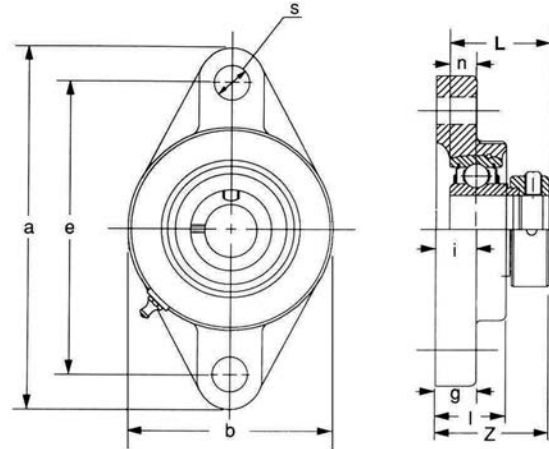

BEARING UNITS

TWO BOLT FLANGE UNITS, NARROW

SAFLN 200 Series

Normal Duty

Eccentric Collar Locking

Unit No.	Shaft Dia.		Dimensions										Bolt Size	Bearing No.	Housing No.	Weight Lbs kg
	In.	mm	mm													
	a	e	i	g	l	s	b	z	L	n						
SAFLN201-8	1/2		3-29/32	3	33/64	7/16	25/32	7/16	2-1/8	1-3/8	1.219	0.236	3/8	SA 201-8	FLN203	0.90 0.41
202-10	5/8		99.2	76.2	13.1	11.1	19.8	11.1	54.0	34.9	31.0	6.0	M10	202-10		